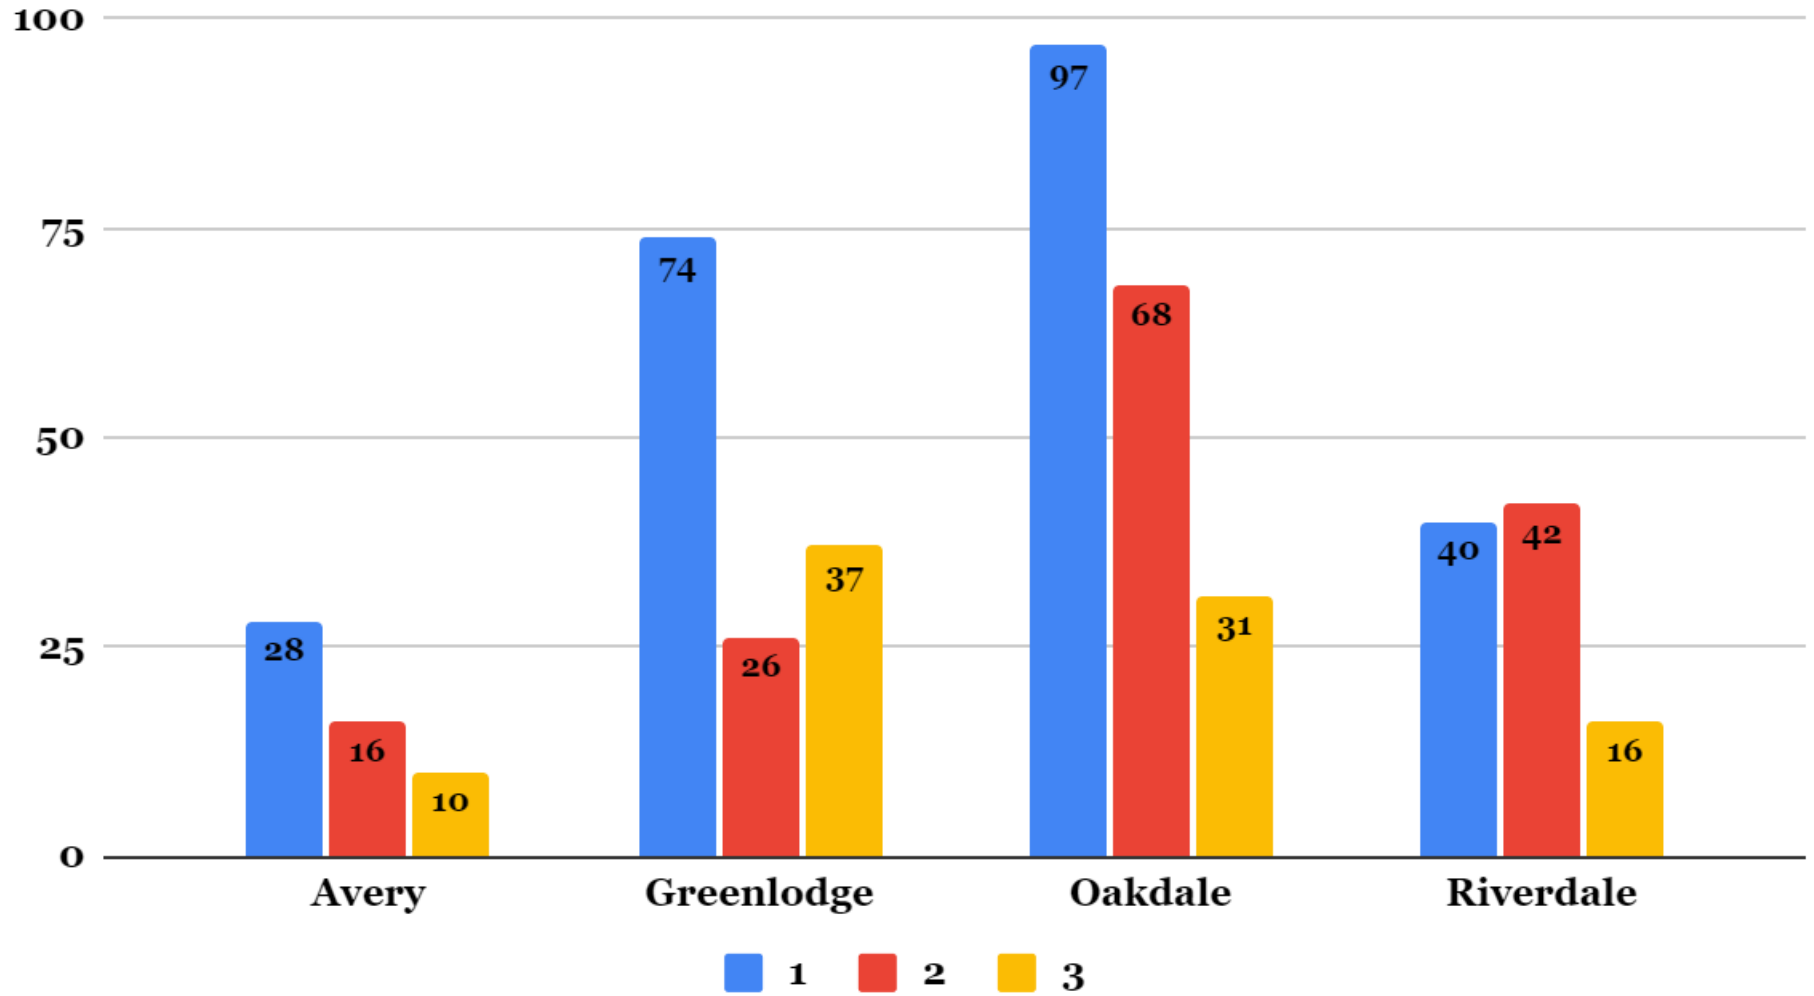

Location Preference Tally

| Neighborhood | First Preference | Second Preference | Third Preference | Fourth Preference | Total |
|--------------|------------------|-------------------|------------------|-------------------|-------|
| Avery | 68 | 131 | 130 | 156 | 485 |
| Greenlodge | 80 | 180 | 152 | 73 | 485 |
| Oakdale | 271 | 106 | 72 | 36 | 485 |
| Riverdale | 75 | 54 | 96 | 260 | 485 |

Enrollment Preference by Neighborhood

Enrollment Preference by Neighborhood - 235 Oakdale Only

Enrollment Preference by Neighborhood - 450 Oakdale/Riverdale

Enrollment Preference by Neighborhood - 550 Oakdale/Greenlodge

Enrollment Preference Tally – First Place Votes

| Neighborhood | 235 Enrollment | 450 Enrollment | 550 Enrollment | Total |
|--------------|----------------|----------------|----------------|-------|
| Avery | 12 | 13 | 28 | 53 |
| Greenlodge | 33 | 34 | 74 | 141 |
| Oakdale | 72 | 25 | 97 | 194 |
| Riverdale | 14 | 48 | 40 | 102 |
| Totals | 131 | 120 | 239 | 490 |