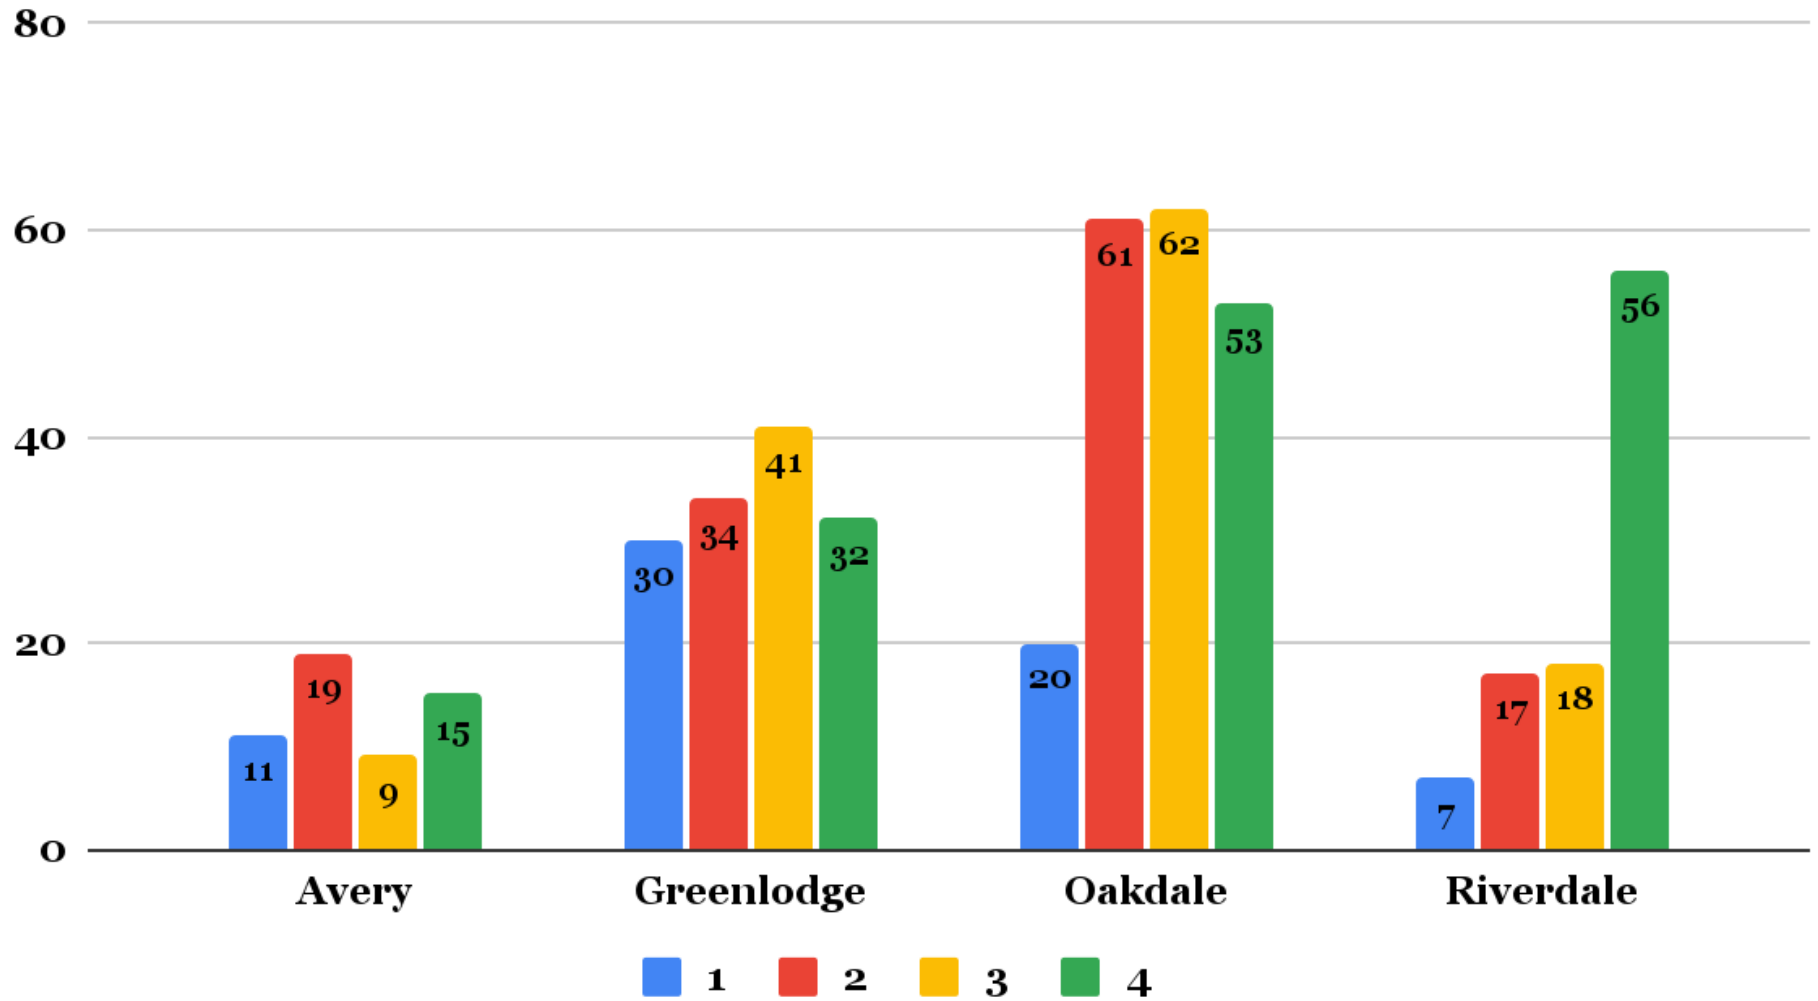

Location Preference by Neighborhood

Location Preference by Neighborhood - Oakdale Site

Location Preference by Neighborhood - Greenlodge Site

Location Preference by Neighborhood - Riverdale Site

Location Preference by Neighborhood - Capen Site

Location Preference Tally

| Neighborhood | First Preference | Second Preference | Third Preference | Fourth Preference | Total |
|--------------|------------------|-------------------|------------------|-------------------|-------|
| Avery | 68 | 131 | 130 | 156 | 485 |
| Greenlodge | 80 | 180 | 152 | 73 | 485 |
| Oakdale | 271 | 106 | 72 | 36 | 485 |
| Riverdale | 75 | 54 | 96 | 260 | 485 |

Enrollment Preference by Neighborhood

Enrollment Preference by Neighborhood - 235 Oakdale Only

Enrollment Preference by Neighborhood - 450 Oakdale/Riverdale

Enrollment Preference by Neighborhood - 550 Oakdale/Greenlodge