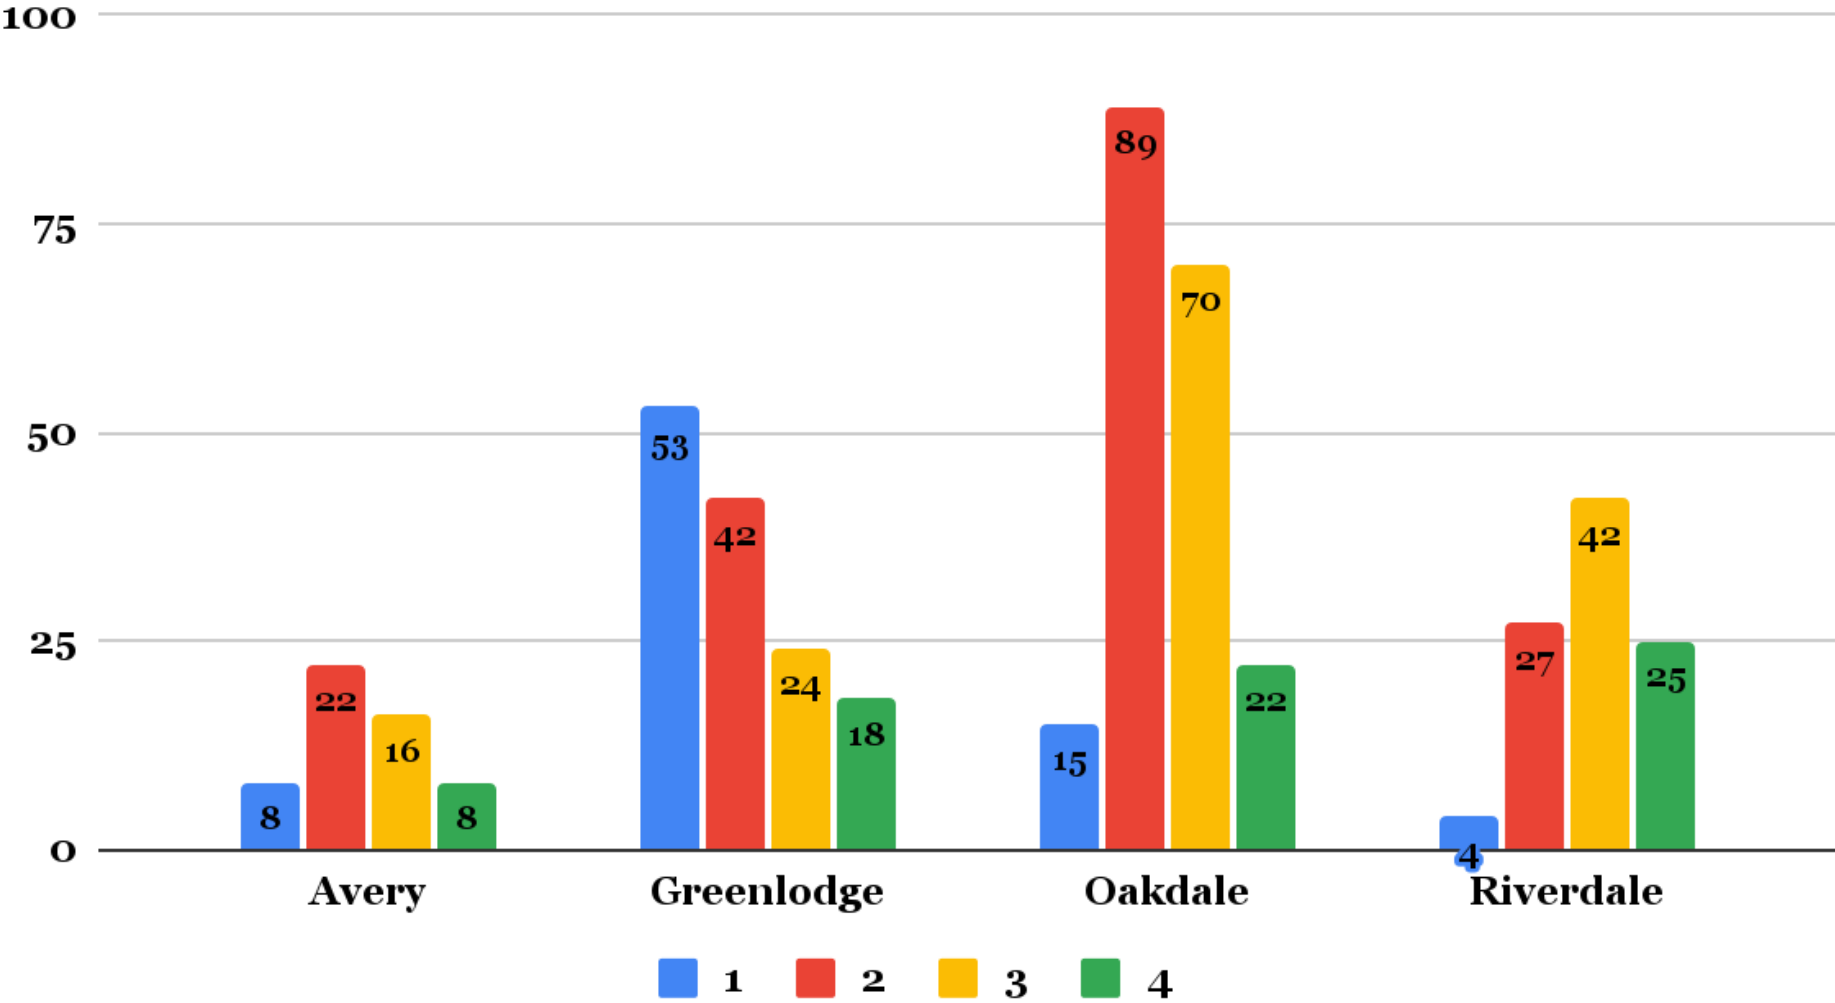

Location Preference by Neighborhood

Location Preference by Neighborhood - Oakdale Site

Location Preference by Neighborhood - Greenlodge Site

Location Preference by Neighborhood - Riverdale Site

Location Preference by Neighborhood - Capen Site

Location Preference Tally

| Neighborhood | First Preference | Second Preference | Third Preference | Fourth Preference | Total |
|--------------|------------------|-------------------|------------------|-------------------|-------|
| Avery | 68 | 131 | 130 | 156 | 485 |
| Greenlodge | 80 | 180 | 152 | 73 | 485 |
| Oakdale | 271 | 106 | 72 | 36 | 485 |
| Riverdale | 75 | 54 | 96 | 260 | 485 |

Enrollment Preference by Neighborhood

Enrollment Preference by Neighborhood - 235 Oakdale Only

Enrollment Preference by Neighborhood - 450 Oakdale/Riverdale

Enrollment Preference by Neighborhood - 550 Oakdale/Greenlodge