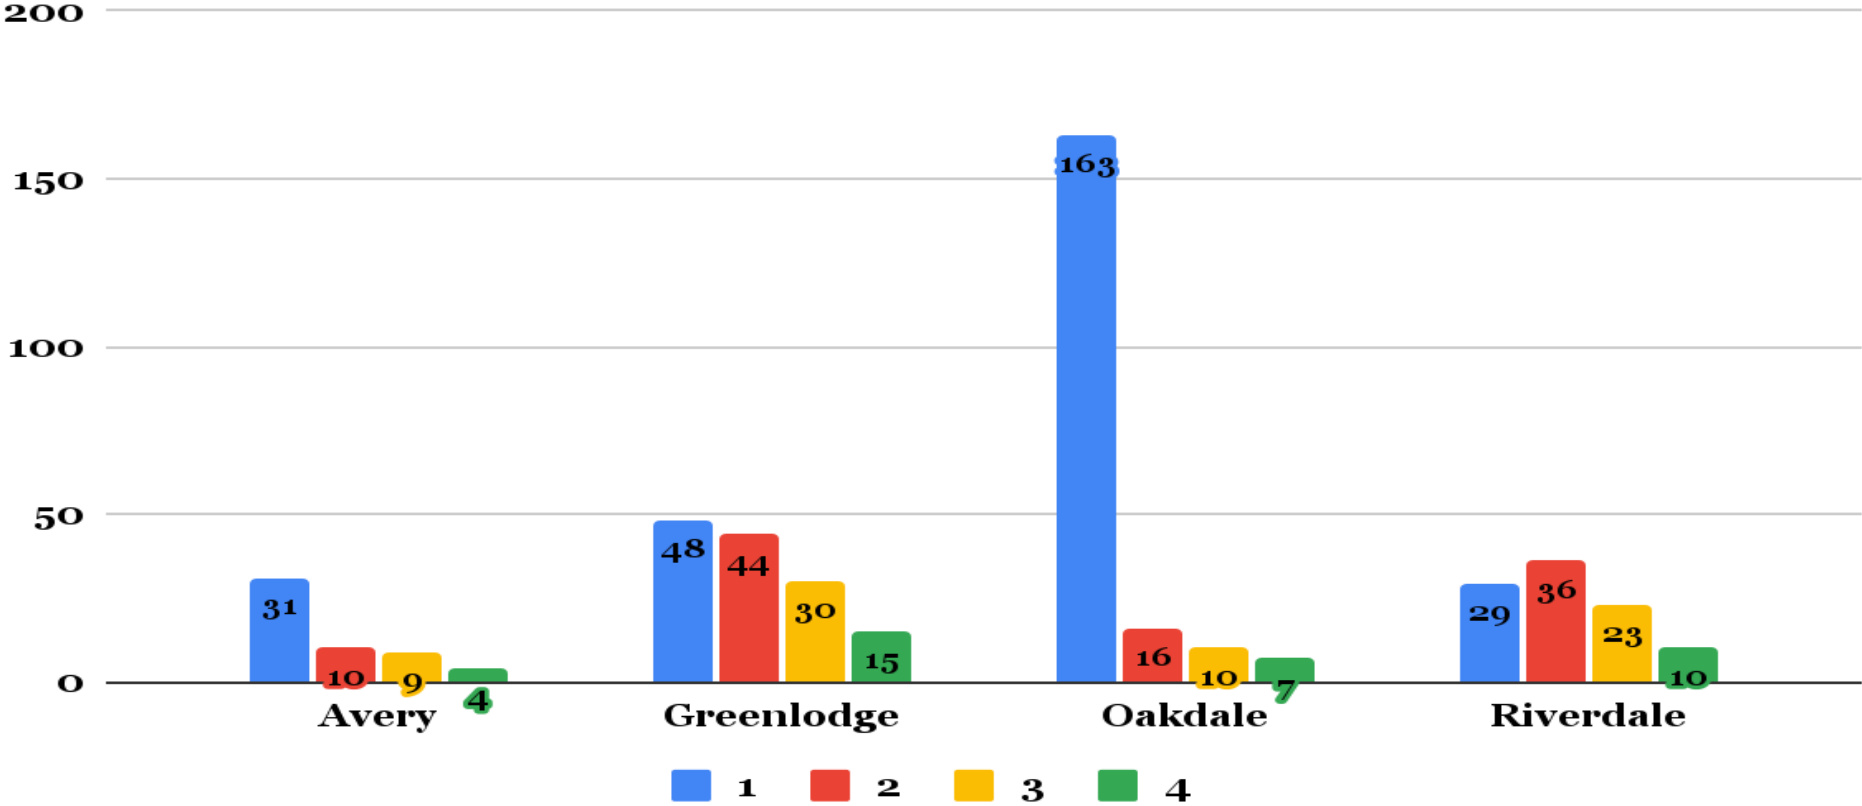

Location Preference by Neighborhood

Location Preference by Neighborhood - Oakdale Site

Location Preference by Neighborhood - Greenlodge Site

Location Preference by Neighborhood - Riverdale Site

Location Preference by Neighborhood - Capen Site

Location Preference Tally

| Neighborhood | First Preference | Second Preference | Third Preference | Fourth Preference | Total |
|--------------|------------------|-------------------|------------------|-------------------|-------|
| Avery | 68 | 131 | 130 | 156 | 485 |
| Greenlodge | 80 | 180 | 152 | 73 | 485 |
| Oakdale | 271 | 106 | 72 | 36 | 485 |
| Riverdale | 75 | 54 | 96 | 260 | 485 |

Enrollment Preference by Neighborhood

Enrollment Preference by Neighborhood - 235 Oakdale Only

Enrollment Preference by Neighborhood - 450 Oakdale/Riverdale

Enrollment Preference by Neighborhood - 550 Oakdale/Greenlodge