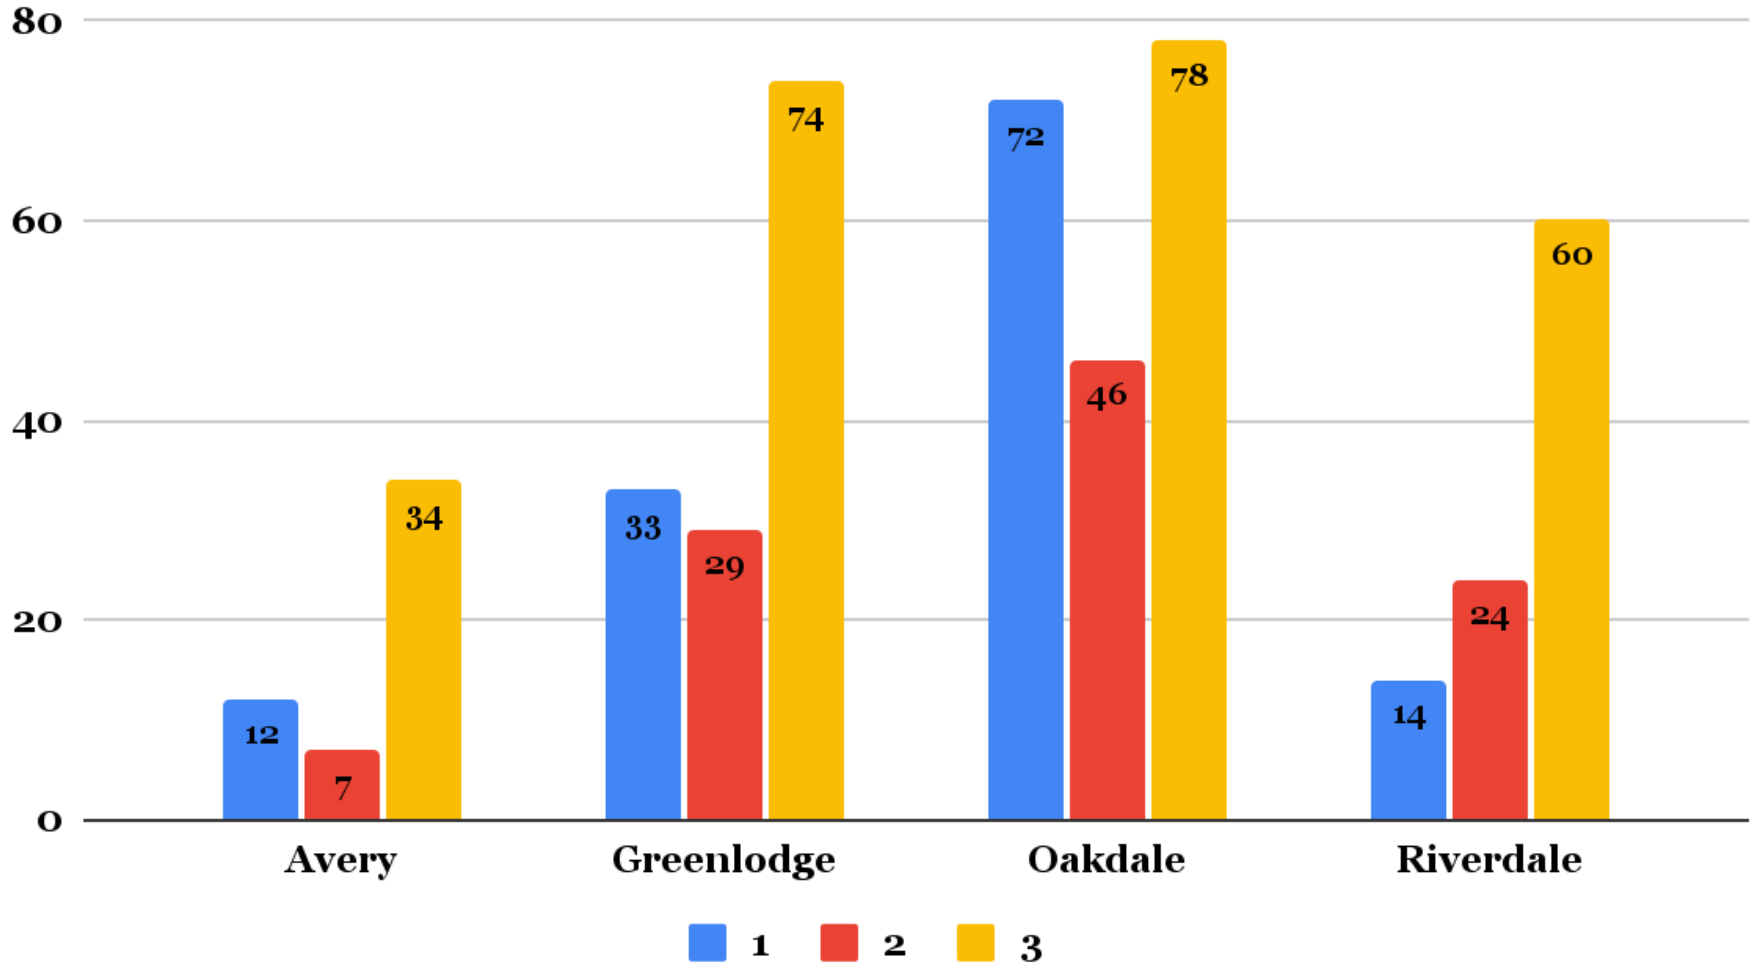

Location Preference by Neighborhood

Location Preference by Neighborhood - Oakdale Site

Location Preference by Neighborhood - Greenlodge Site

Location Preference by Neighborhood - Riverdale Site

Location Preference by Neighborhood - Capen Site

Location Preference Tally

| Neighborhood | First Preference | Second Preference | Third Preference | Fourth Preference | Total |
|--------------|------------------|-------------------|------------------|-------------------|-------|
| Avery | 68 | 131 | 130 | 156 | 485 |
| Greenlodge | 80 | 180 | 152 | 73 | 485 |
| Oakdale | 271 | 106 | 72 | 36 | 485 |
| Riverdale | 75 | 54 | 96 | 260 | 485 |

Enrollment Preference by Neighborhood

Enrollment Preference by Neighborhood - 235 Oakdale Only

Enrollment Preference by Neighborhood - 450 Oakdale/Riverdale

Enrollment Preference by Neighborhood - 550 Oakdale/Greenlodge