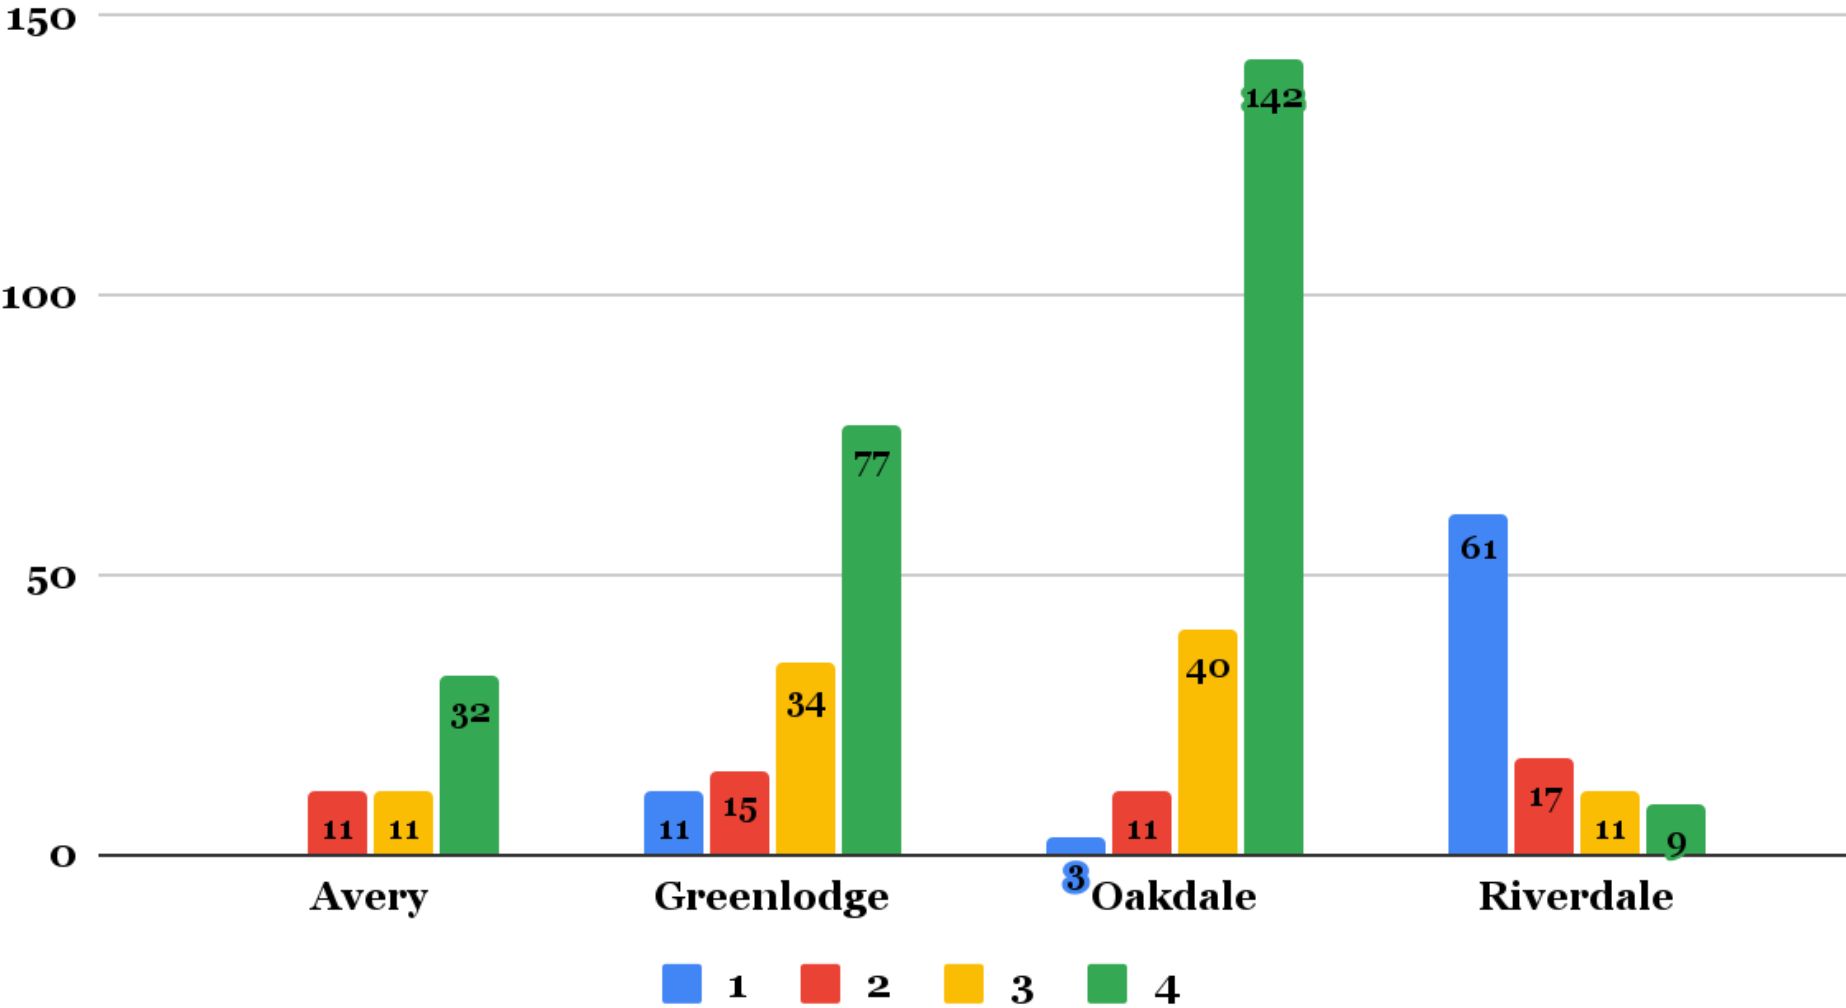

Location Preference by Neighborhood

Location Preference by Neighborhood - Oakdale Site

Location Preference by Neighborhood - Greenlodge Site

Location Preference by Neighborhood - Riverdale Site

Location Preference by Neighborhood - Capen Site

Location Preference Tally

| Neighborhood | First Preference | Second Preference | Third Preference | Fourth Preference | Total |
|--------------|------------------|-------------------|------------------|-------------------|-------|
| Avery | 68 | 131 | 130 | 156 | 485 |
| Greenlodge | 80 | 180 | 152 | 73 | 485 |
| Oakdale | 271 | 106 | 72 | 36 | 485 |
| Riverdale | 75 | 54 | 96 | 260 | 485 |

Enrollment Preference by Neighborhood

Enrollment Preference by Neighborhood - 235 Oakdale Only

Enrollment Preference by Neighborhood - 450 Oakdale/Riverdale

Enrollment Preference by Neighborhood - 550 Oakdale/Greenlodge