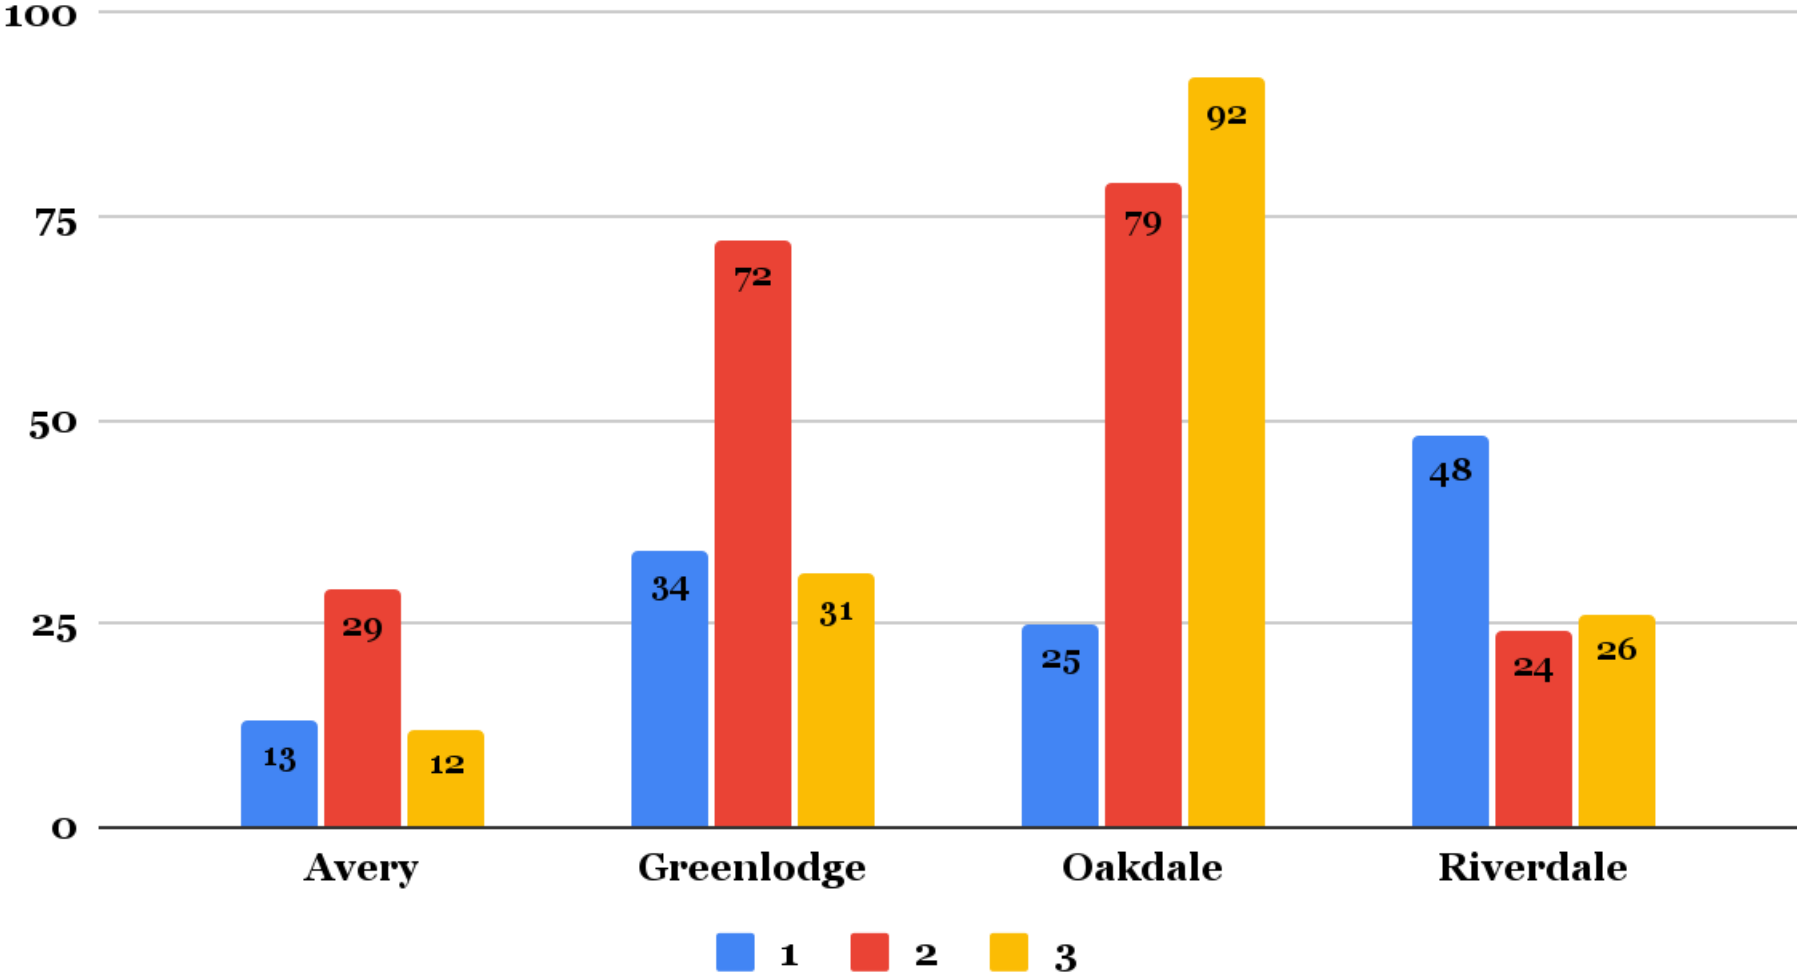

Location Preference by Neighborhood

Location Preference by Neighborhood - Oakdale Site

Location Preference by Neighborhood - Greenlodge Site

Location Preference by Neighborhood - Riverdale Site

Location Preference by Neighborhood - Capen Site

Location Preference Tally

| Neighborhood | First Preference | Second Preference | Third Preference | Fourth Preference | Total |
|--------------|------------------|-------------------|------------------|-------------------|-------|
| Avery | 68 | 131 | 130 | 156 | 485 |
| Greenlodge | 80 | 180 | 152 | 73 | 485 |
| Oakdale | 271 | 106 | 72 | 36 | 485 |
| Riverdale | 75 | 54 | 96 | 260 | 485 |

Enrollment Preference by Neighborhood

Enrollment Preference by Neighborhood - 235 Oakdale Only

Enrollment Preference by Neighborhood - 450 Oakdale/Riverdale

Enrollment Preference by Neighborhood - 550 Oakdale/Greenlodge